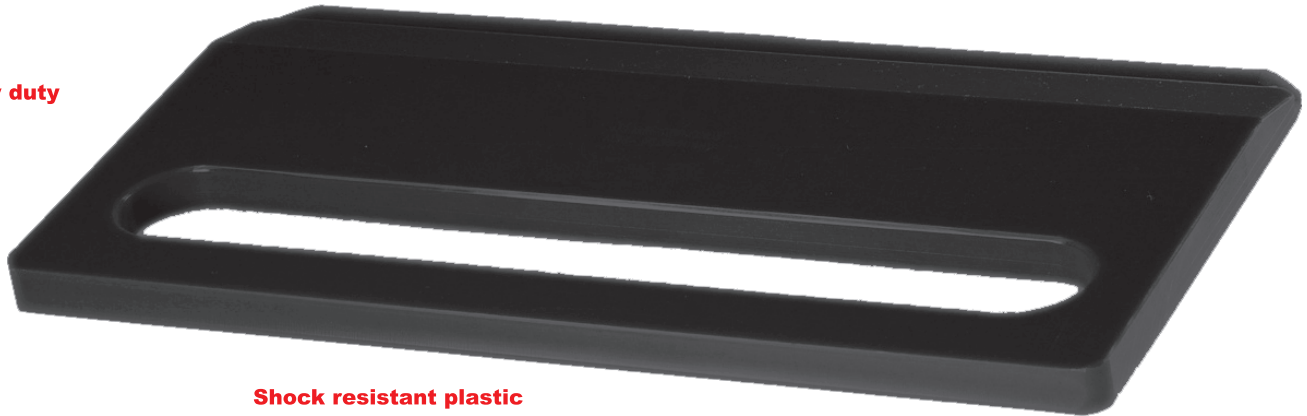

WINDOW MOULDING REMOVER

Heavy duty

Shock resistant plastic

- Spreads force over total width, so there is no damage to moulding and trim.
- Easy to use due to the beveled edge.

267 400 Window moulding remover