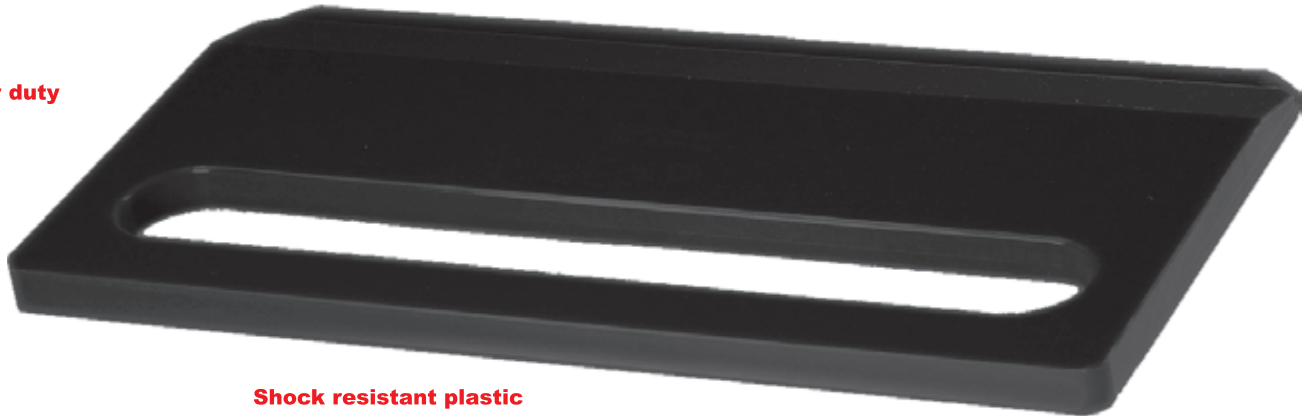

## WINDOW MOULDING REMOVER

Heavy duty

Shock resistant plastic

- Spreads force over total width, so there is no damage to moulding and trim.
- Easy to use due to the beveled edge.