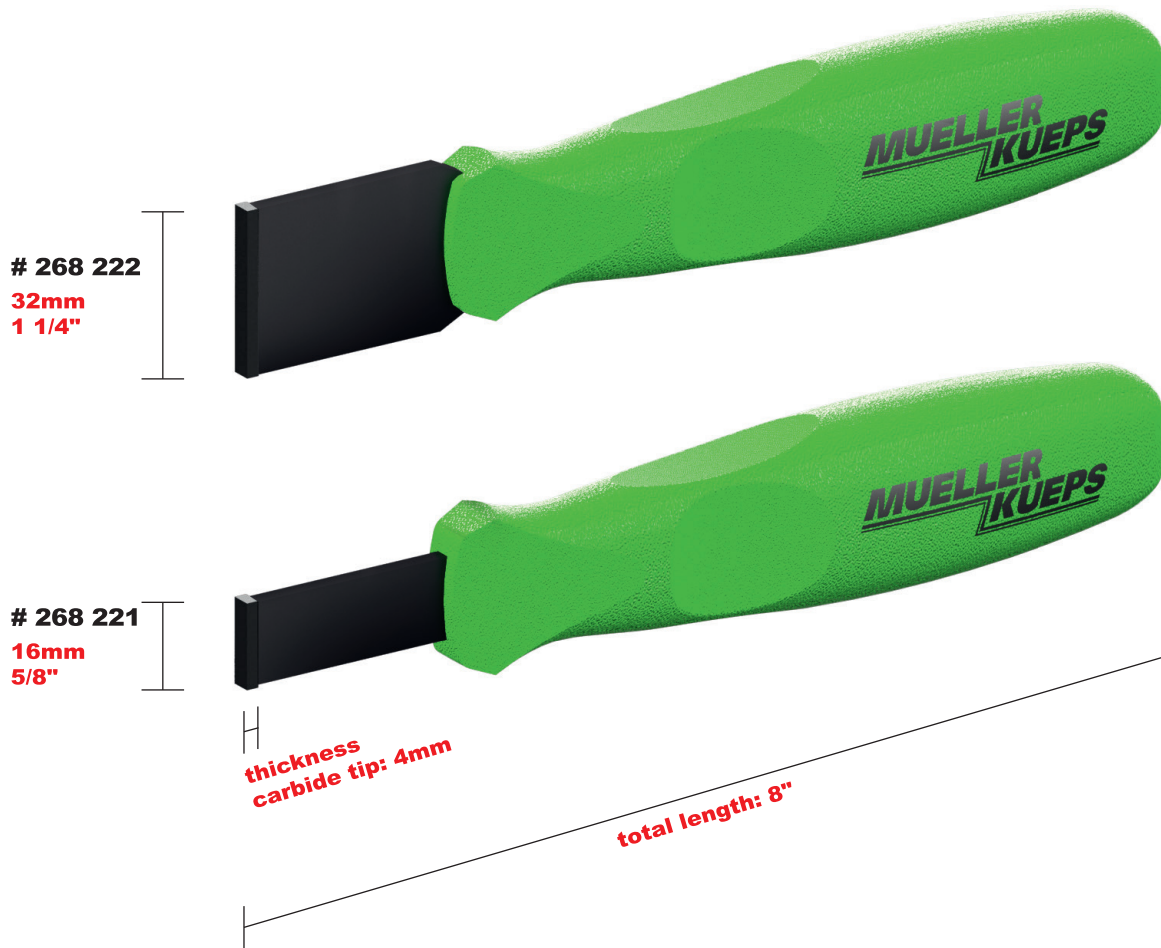

CARBIDE SCRAPER KIT

MUELLER's gasket; corrosion and carbon scraper

- Double edge blade
- Extremely durable due to high quality carbide inserts
- Works as pull or push tool
- Ergonomic hand grip
- Removes paint and glue in hard to reach areas
- Removes burned in corrosion on brakes
- Carbon on exhaust manifold etc...

268 220 Carbide Scraper kit