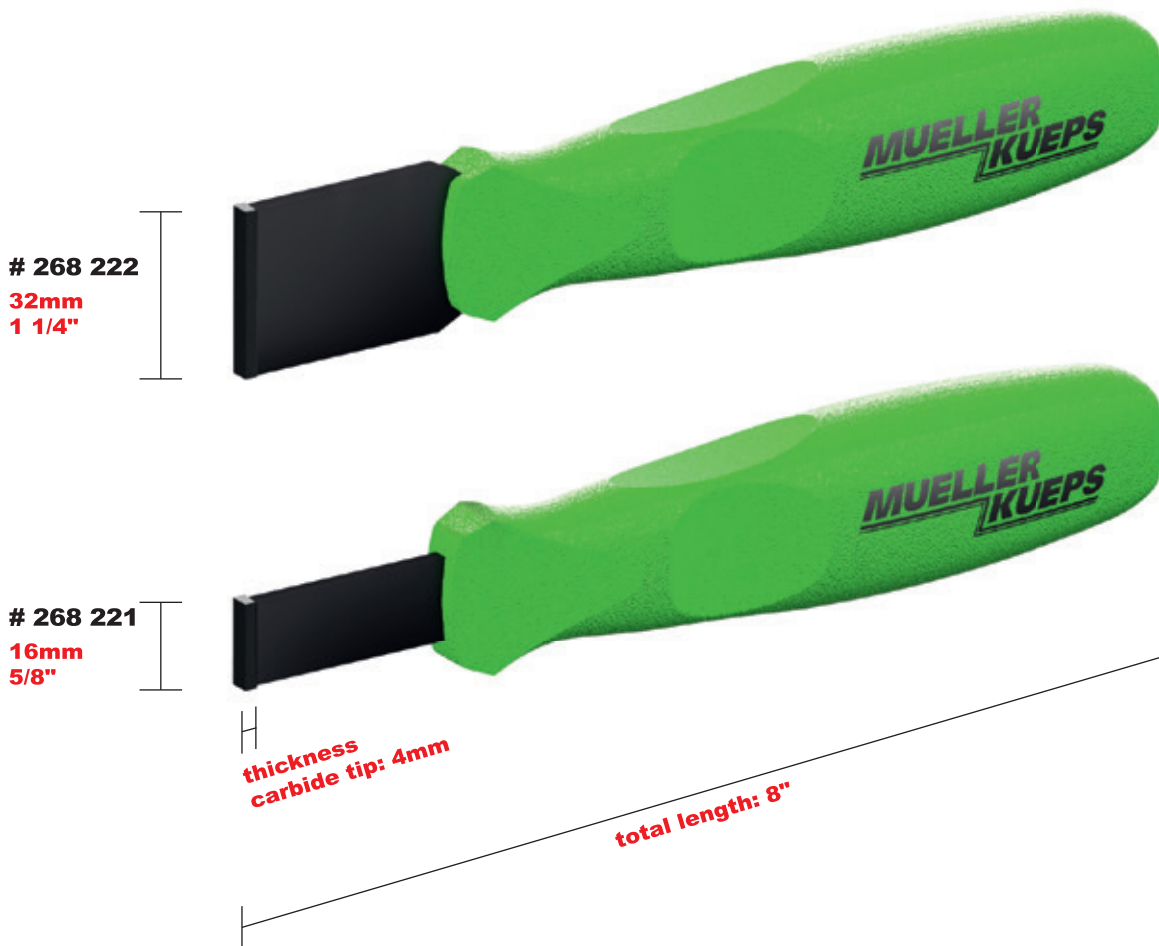

CARBIDE SCRAPER KIT

MUELLER's gasket; corrosion and carbon scraper

- Double edge blade
- Extremely durable due to high quality carbide inserts
- Works as pull or push tool
- Ergonomic hand grip
- Removes paint and glue in hard to reach areas
- Removes burned in corrosion on brakes
- Carbon on exhaust manifold etc...

268 220 Carbide Scraper kit