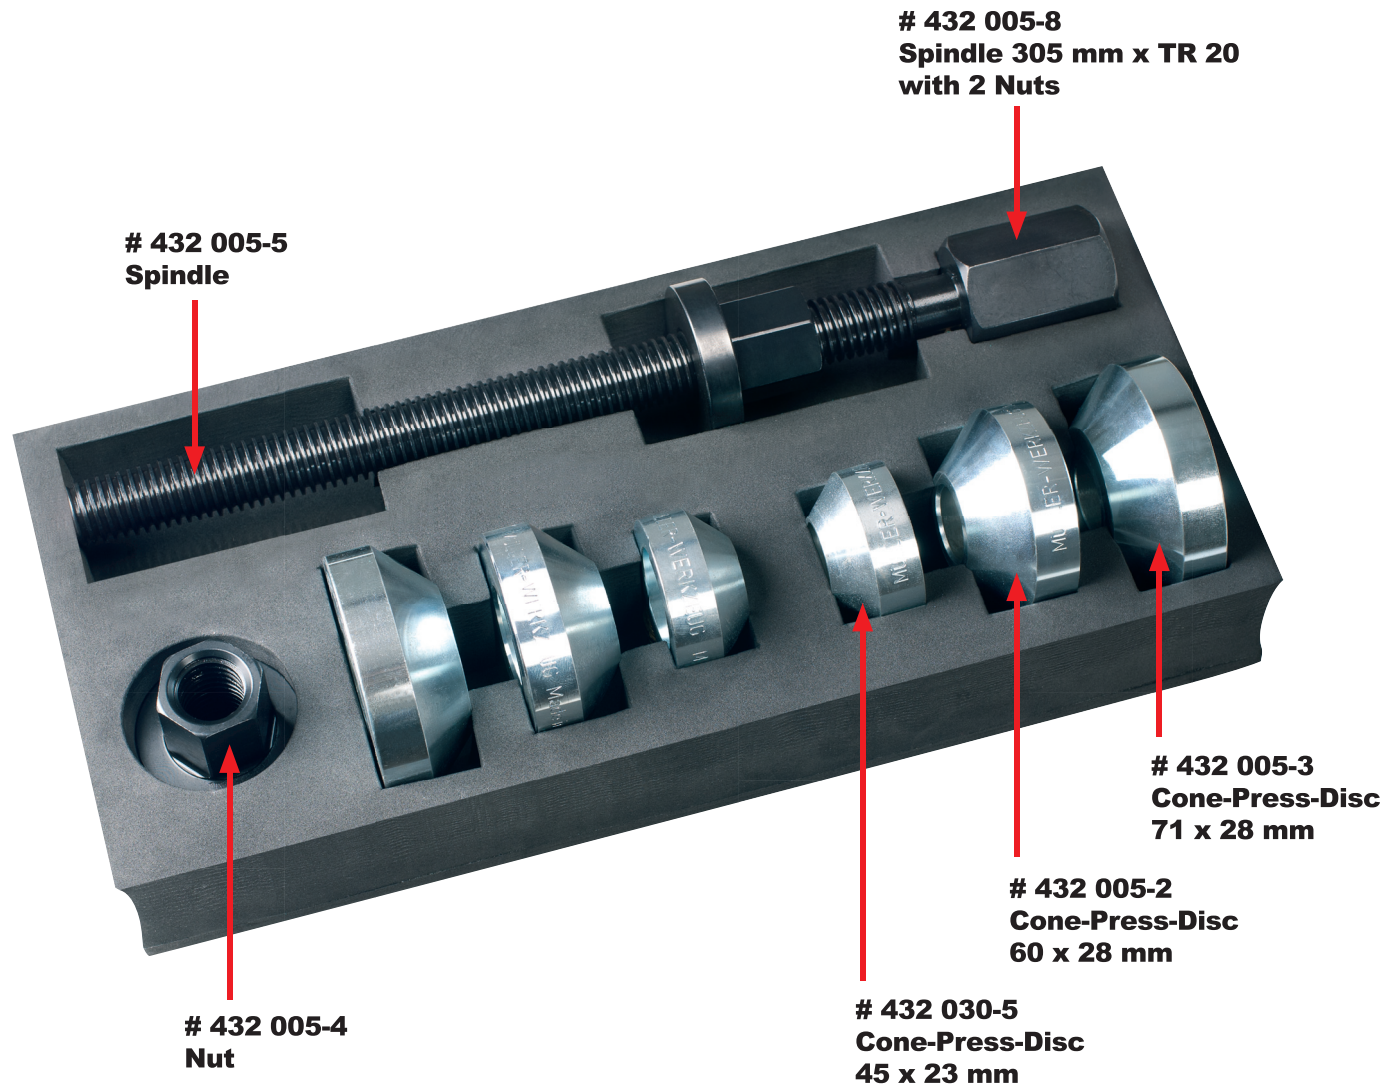

TWIN-CONE WHEEL BEARING KIT

New principle for the screwed wheel bearings. Fits as well universal for nearly all other wheel bearings.

432 005 Twin-cone wheel bearing kit