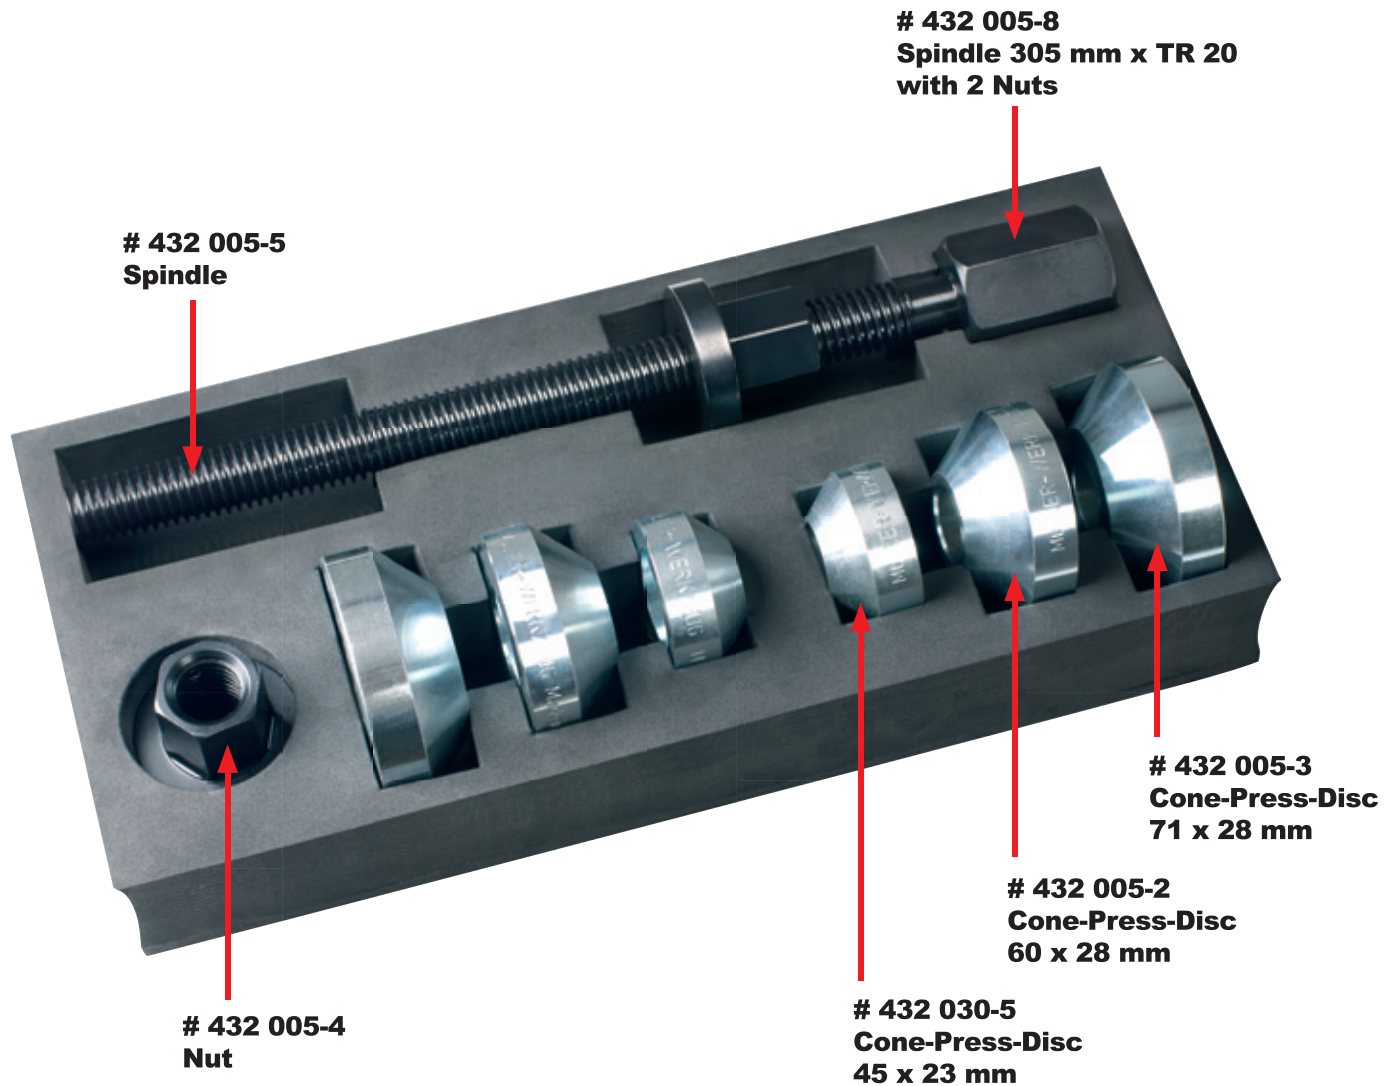

## TWIN-CONE WHEEL BEARING KIT

New principle for the screwed wheel bearings. Fits as well universal for nearly all other wheel bearings.

# 432 005 Twin-cone wheel bearing kit