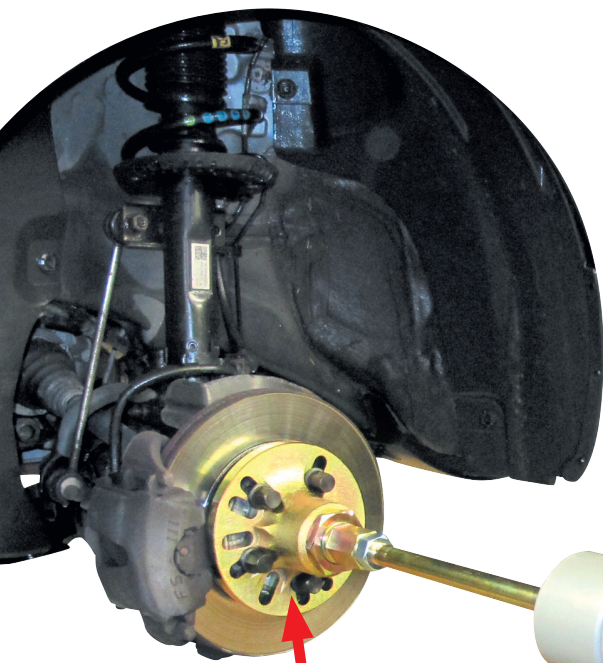

WHEEL HUB BASIC UNIT

**# 433 433
Wheel Hub Basic Unit**

The Wheel Hub Basic Unit is drop forged for exceptional strength. Suitable for 4 and 5 lug applications. To be used with the 433 450 XL Slide Hammer.

433 433 Wheel Hub Basic Unit