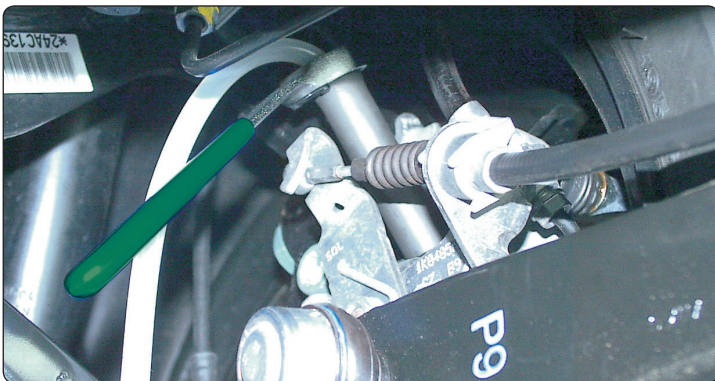

BRAKE LINE WRENCH 11 MM, LONG

Special brake bleeder wrench for the actuation of bleeder screws.
Saves the disassemble and reassemble of the wheels.

e.g. for VW Golf 5, Audi A3, etc.

458 711 Brake Line Wrench 11 mm Long