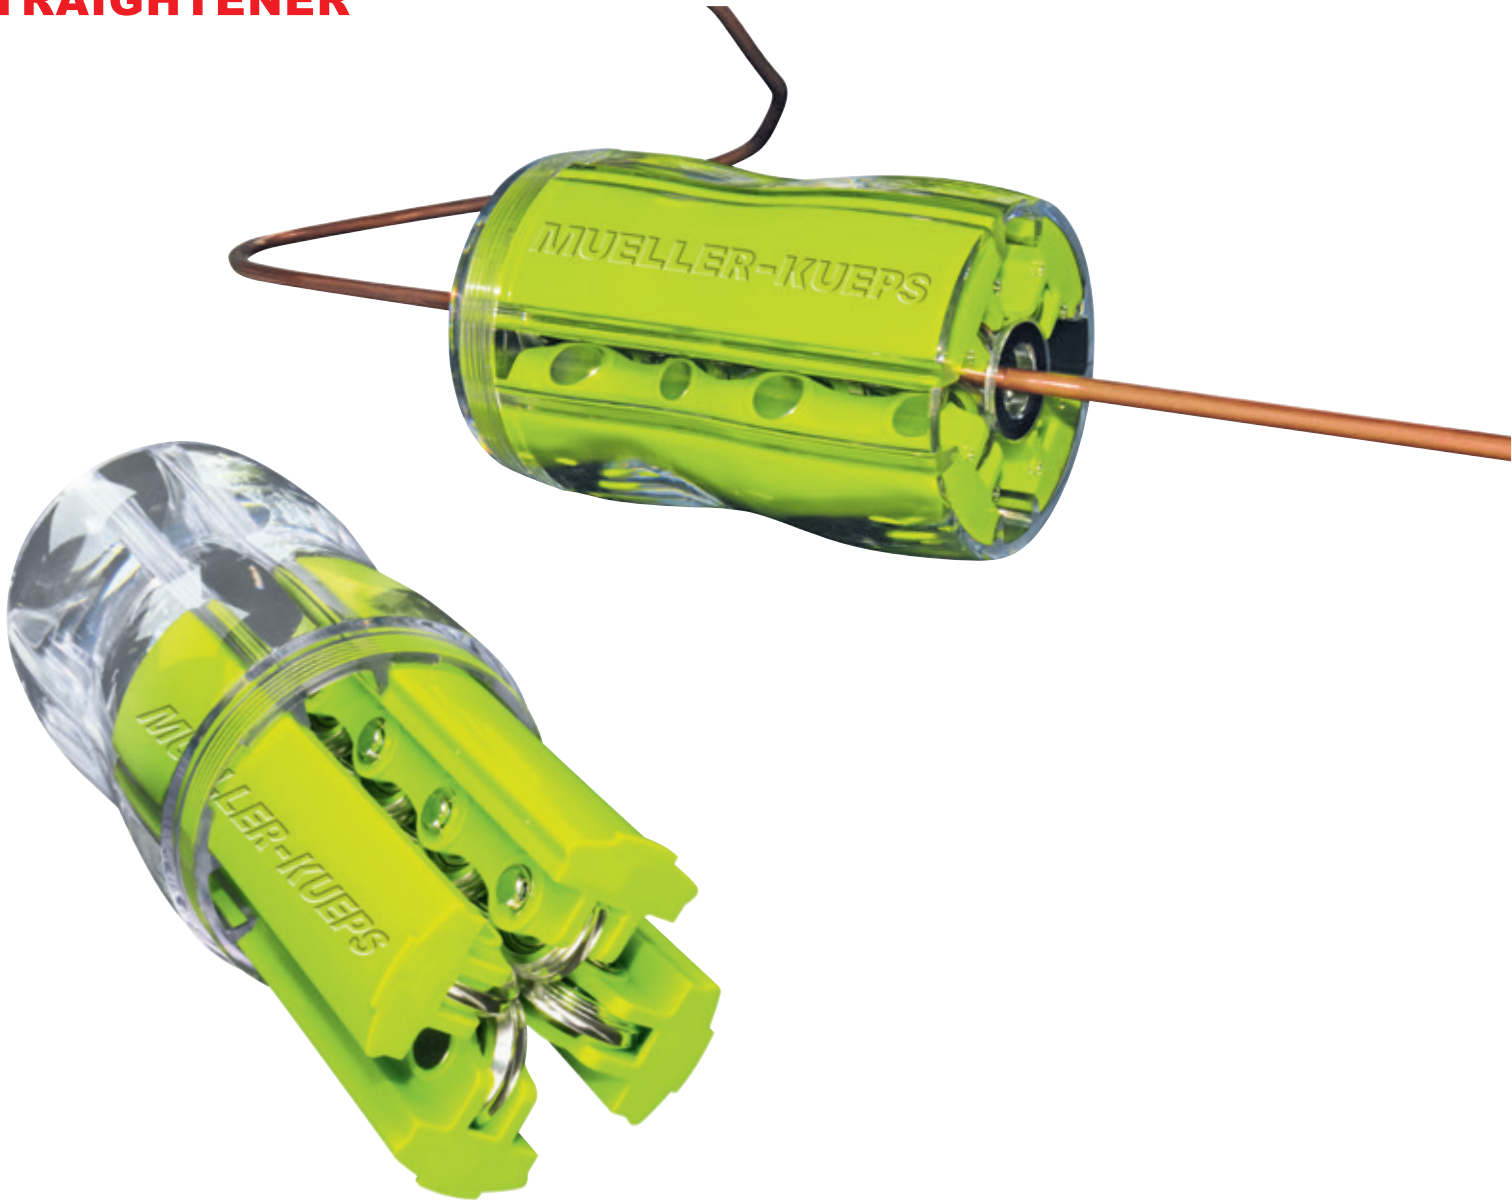

BRAKE LINE STRAIGHTENER

Special tool to align the brake tube lines. Easy to use without any additional tools. The brake line will be straightened with 16 ball beared precision rolls.

462 040 Brake line straightener