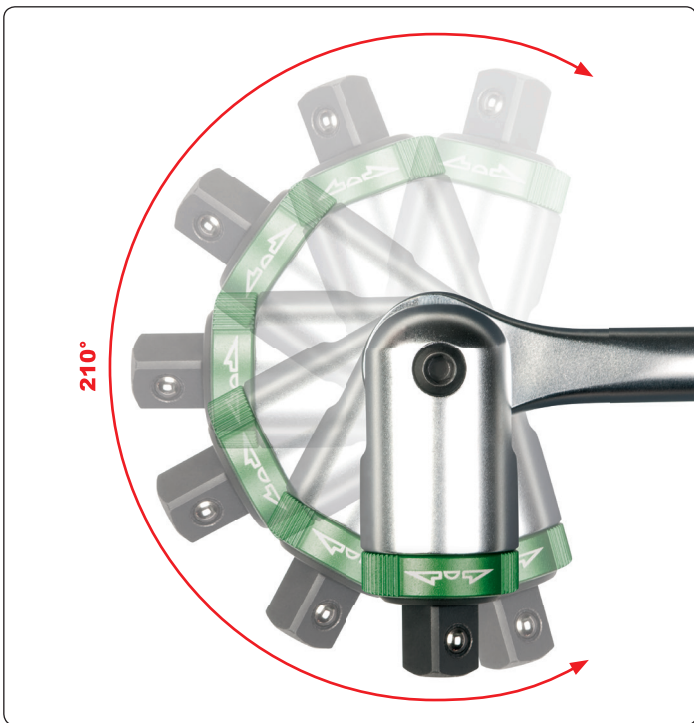

German Automotive Tool Innovator

1/2" x 600mm RATCHET BREAKER BAR

Busts loose stubborn bolts. 210 degree swivel head. Can be used straight as a ratchet for narrow spaces.

512 610 1/2" x 600mm Ratchet breaker bar