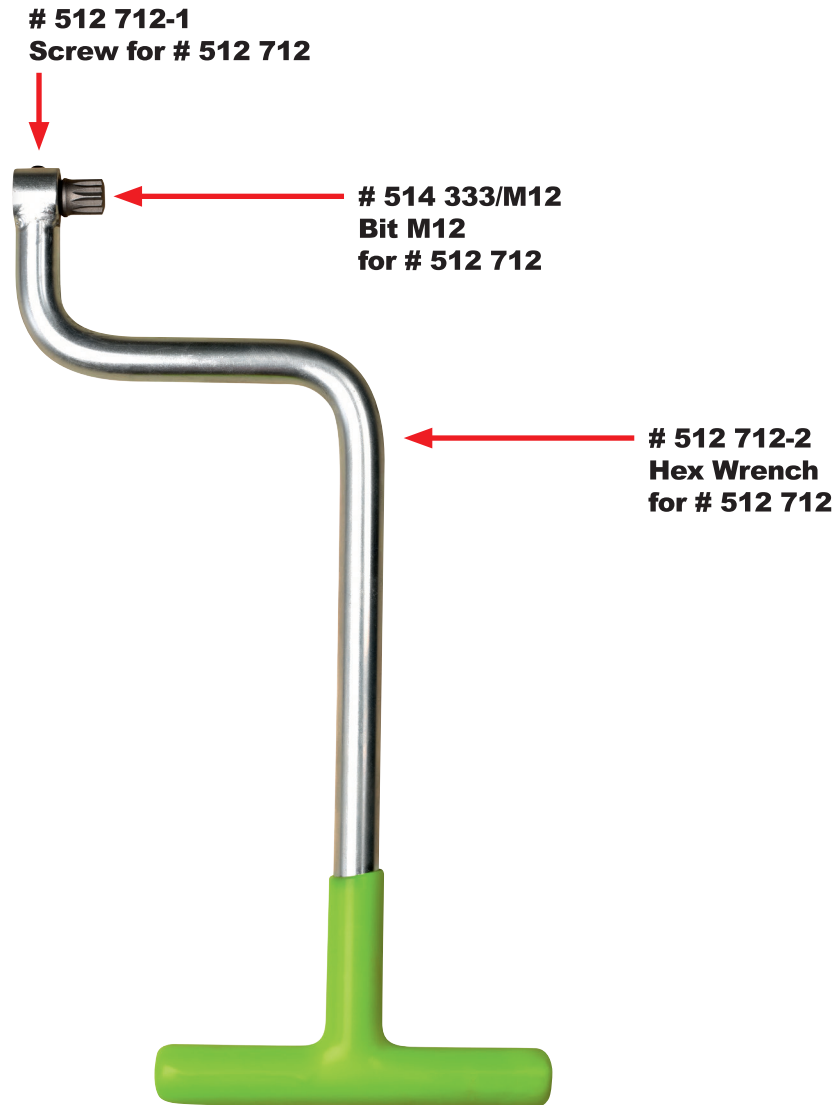

ALIGNMENT-WRENCH FOR MERCEDES REAR AXLE ALIGNMENT

- Universal fit for most Mercedes
- Adjust rear axle toe without removing plastic underbody cover
- Avoids damaging plastic fasteners
- Money and time saver

512 712 Alignment-Wrench
For Mercedes rear axle alignment