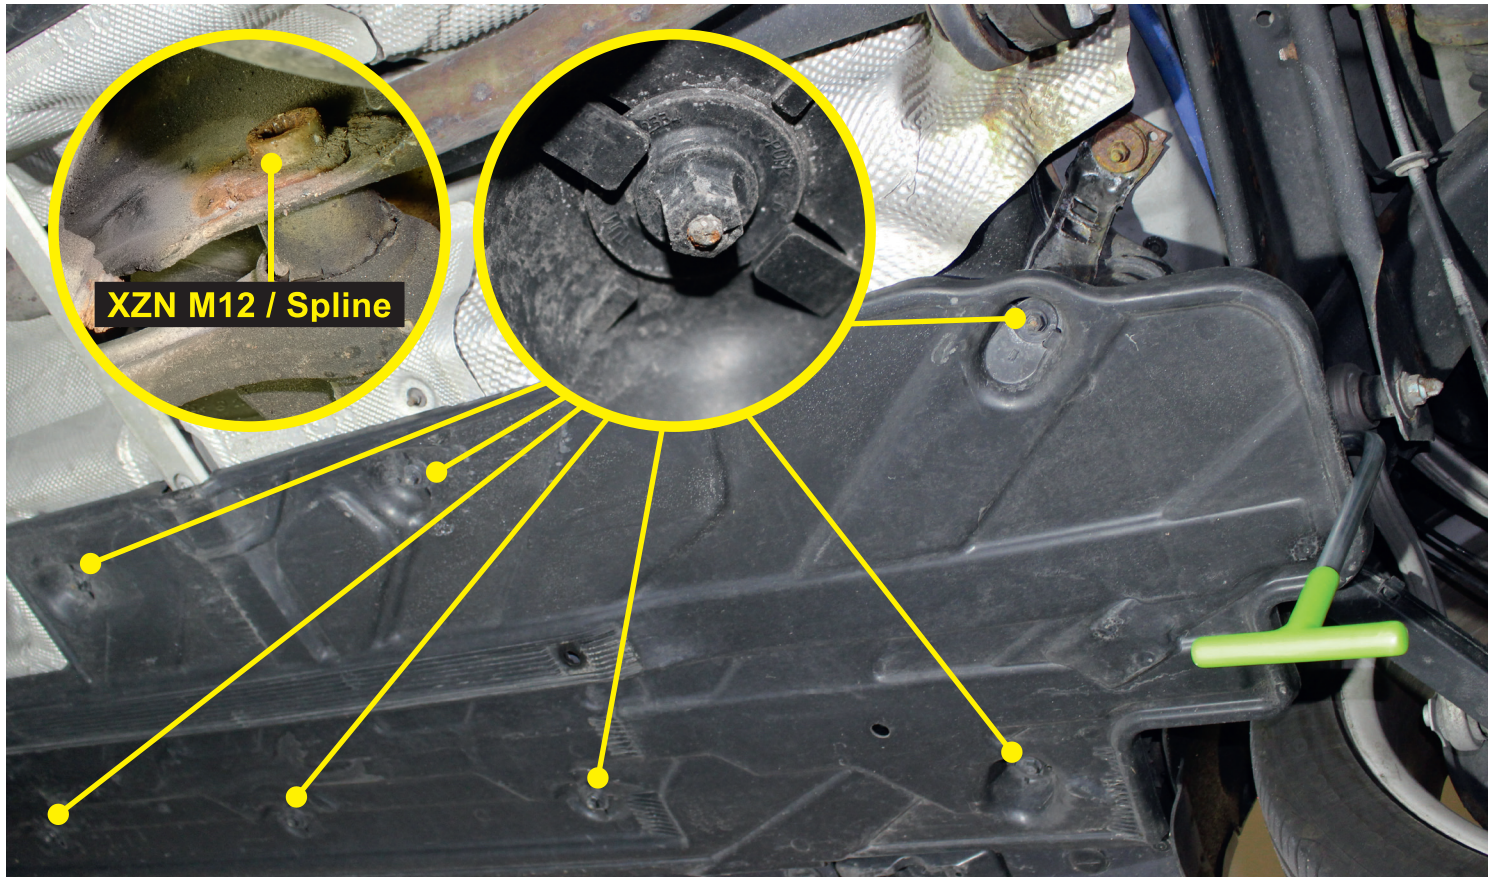

ALIGNMENT-WRENCH FOR MERCEDES REAR AXLE ALIGNMENT

- Universal fit for most Mercedes
- Adjust rear axle toe without removing plastic underbody cover
- Avoids damaging plastic fasteners
- Money and time saver

512 712 Alignment-Wrench
For Mercedes rear axle alignment