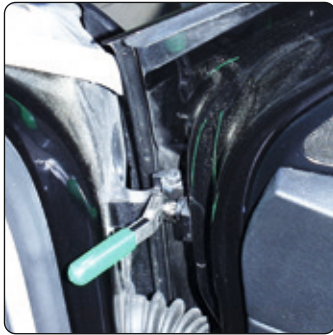

WHEEL CAMBER & DOOR HINGE KIT

M8
514 333/M8

M10
514 333/M10

M12
514 333/M12

T30
514 333/T30

T40
514 333/T40

T45
514 333/T45

T50
514 333/T50

Special kit for hard to reach screw connections on door hinges or wheel cambers. VW, Audi, Seat, Skoda, Mercedes, Renault. Kit comes in wooden box. Special Bits with the shortest possible length. Includes Torx TX30, 40, 45, 50 and spline M8, 10, 12. Extra short ratchet, 5/16".