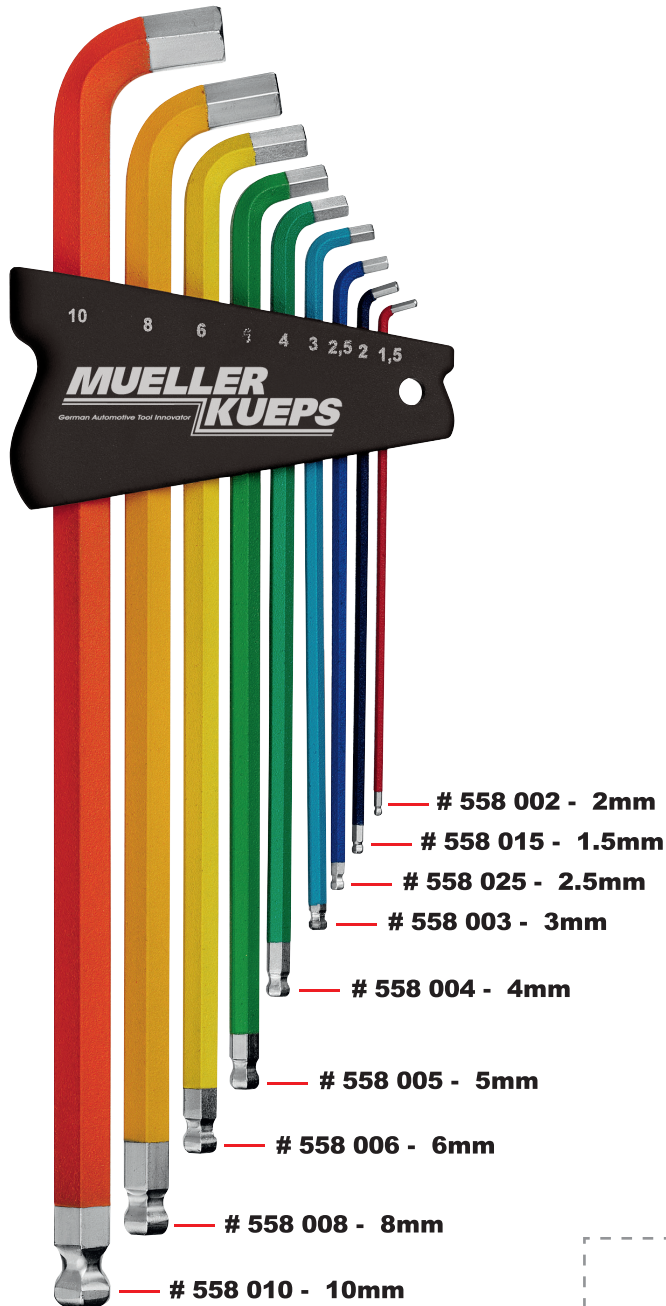

## THE MUELLER HEX COLOR CODED KIT 100°

- find your tools faster through individual colour codes
- 100° bending protects your knuckles.
- works better at narrow access areas, based on reduced shank-length
- Made in Germany

# 558 001 **HEX color coded kit 100°**