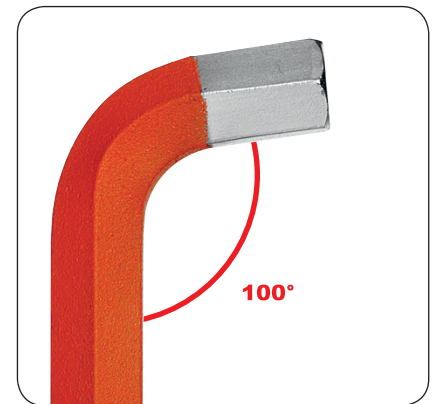

## THE MUELLER HEX COLOR CODED KIT 100°

- find your tools faster through individual colour codes
- 100° bending protects your knuckles.
- works better at narrow access areas, based on reduced shank-length
- Made in Germany

# 558 001 **HEX color coded kit 100°**