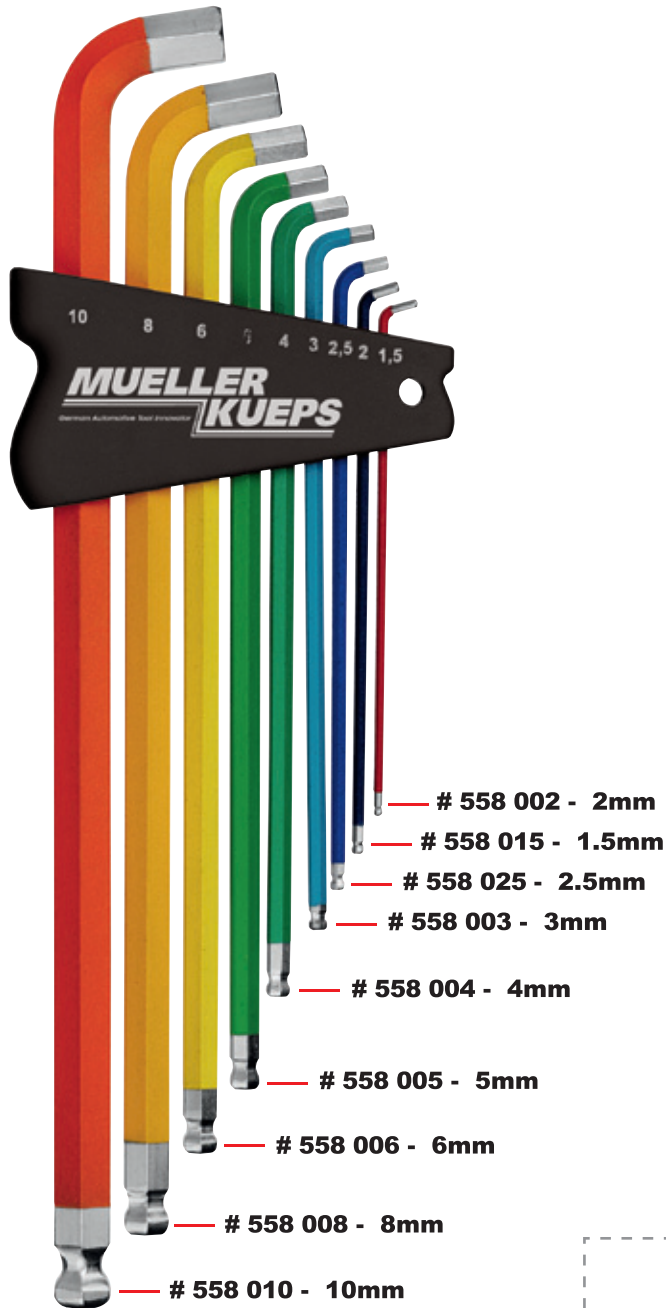

THE MUELLER HEX COLOR CODED KIT 100°

- find your tools faster through individual colour codes
- 100° bending protects your knuckles.
- works better at narrow access areas, based on reduced shank-length
- Made in Germany

558 001 **HEX color coded kit 100°**