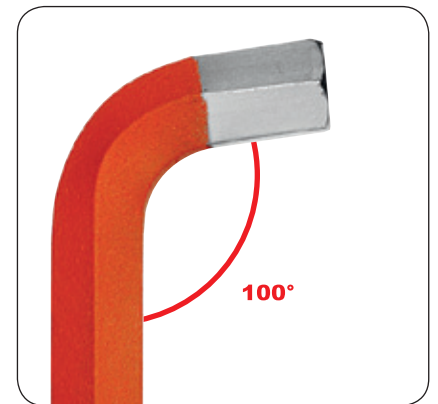

THE MUELLER HEX COLOR CODED KIT 100°

- find your tools faster through individual colour codes
- 100° bending protects your knuckles.
- works better at narrow access areas, based on reduced shank-length
- Made in Germany

558 001 **HEX color coded kit 100°**