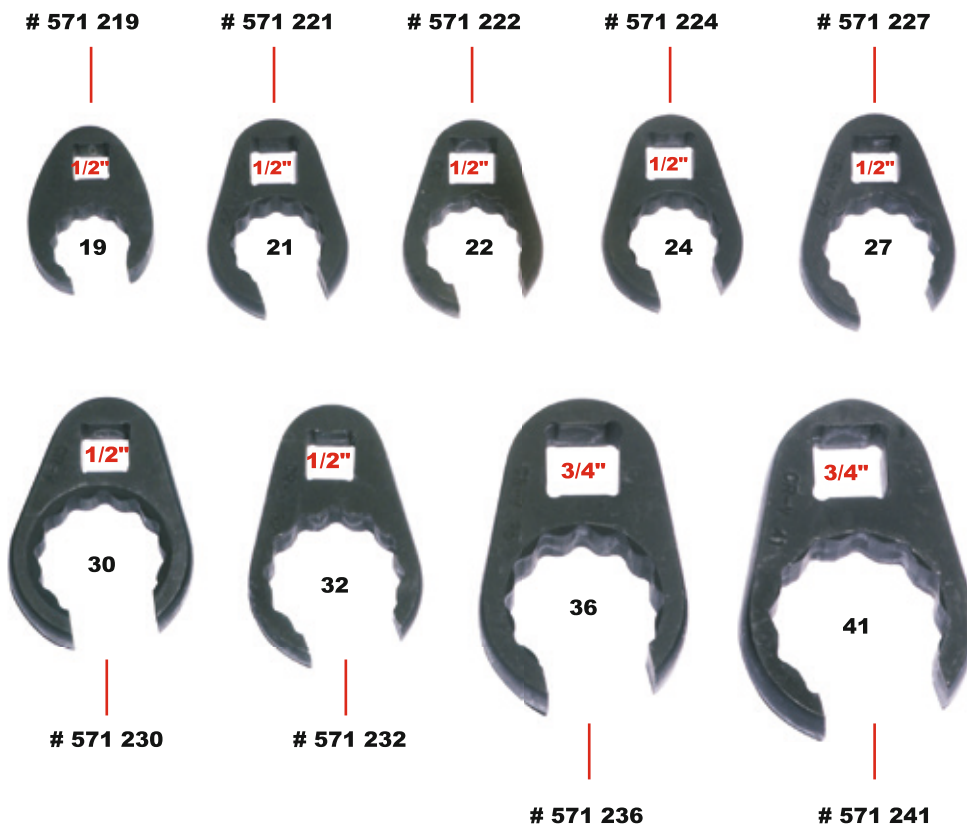

CROW FOOT WRENCH KIT

Special kit for universal use on cars, trucks, plant machines, agriculture. 12-point profile for hard to reach areas. 9 pcs. kit, 19, 21, 22, 24, 27, 30, 32, 36 and 41mm e.g. hydraulic, brake injection lines etc.

571 250 Crow foot wrench kit, 19-41mm