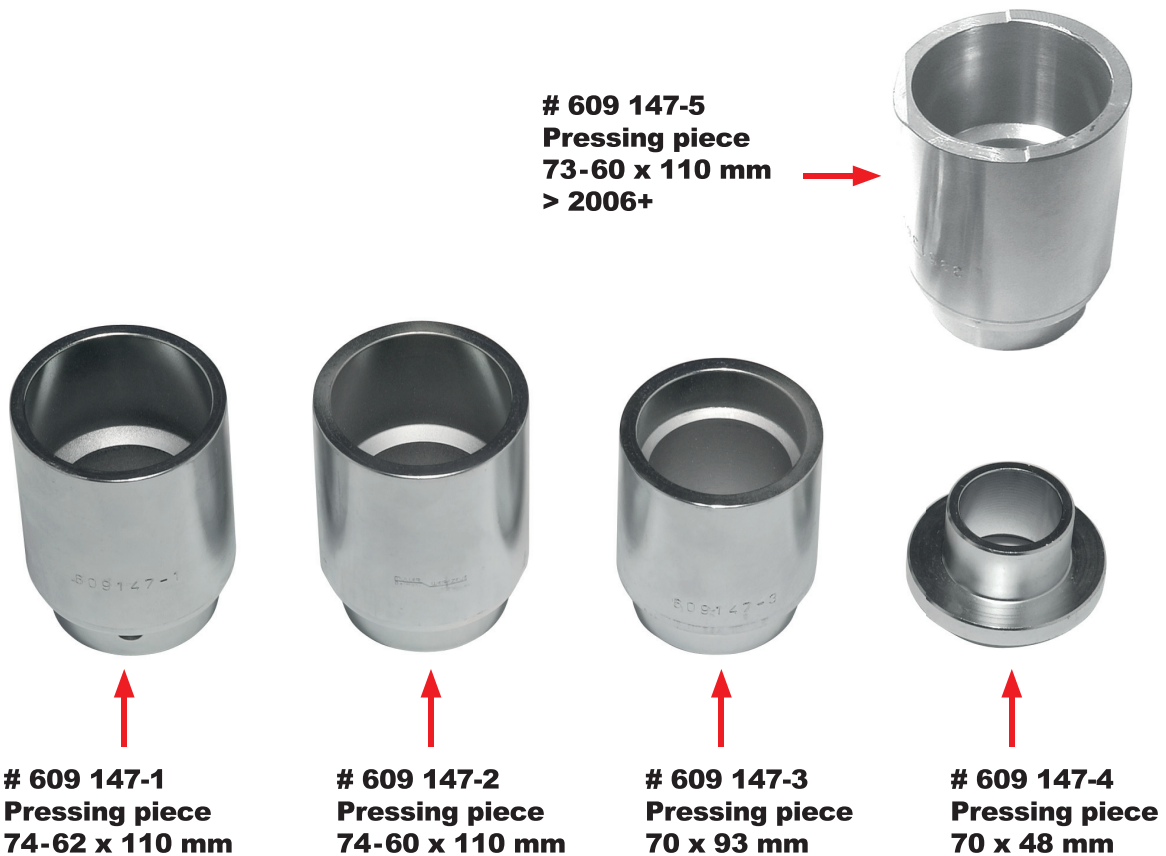

PRESSURE PIECE KIT LT/SPRINTER

Combination tool for dismantling and installing the suspension joints at VW LT/DB Sprinter directly on the vehicle.

609 147/V2 Pressure piece kit LT/Sprinter