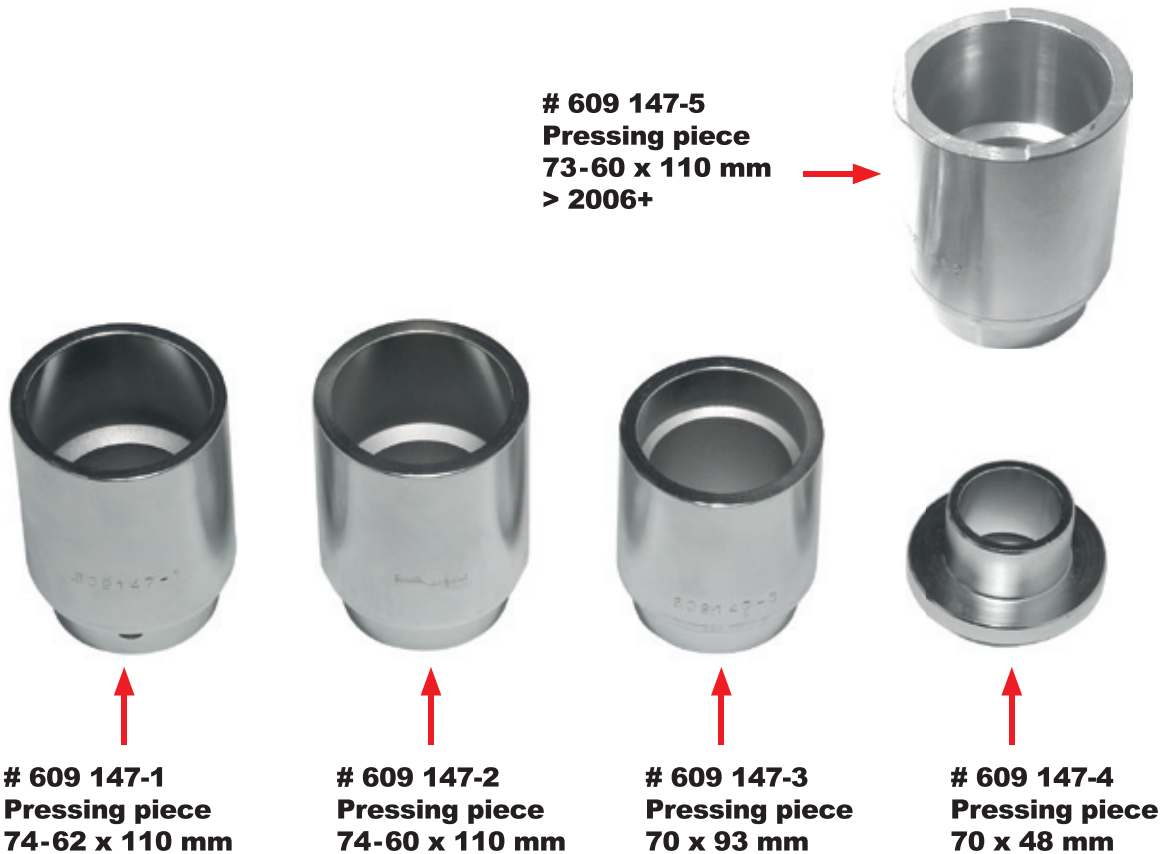

## PRESSURE PIECE KIT LT/SPRINTER

**Combination tool** for dismantling and installing the suspension joints at VW LT/DB Sprinter directly on the vehicle.

**# 609 147/V2 Pressure piece kit LT/Sprinter**