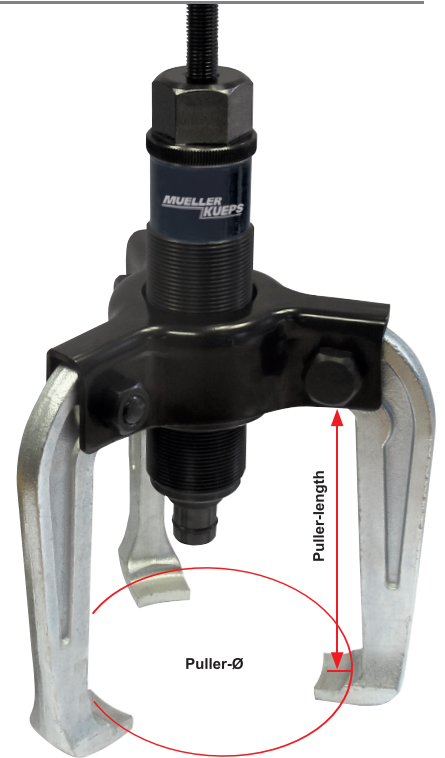

650 700

Hydraulic Twin / Triple Leg
Puller System