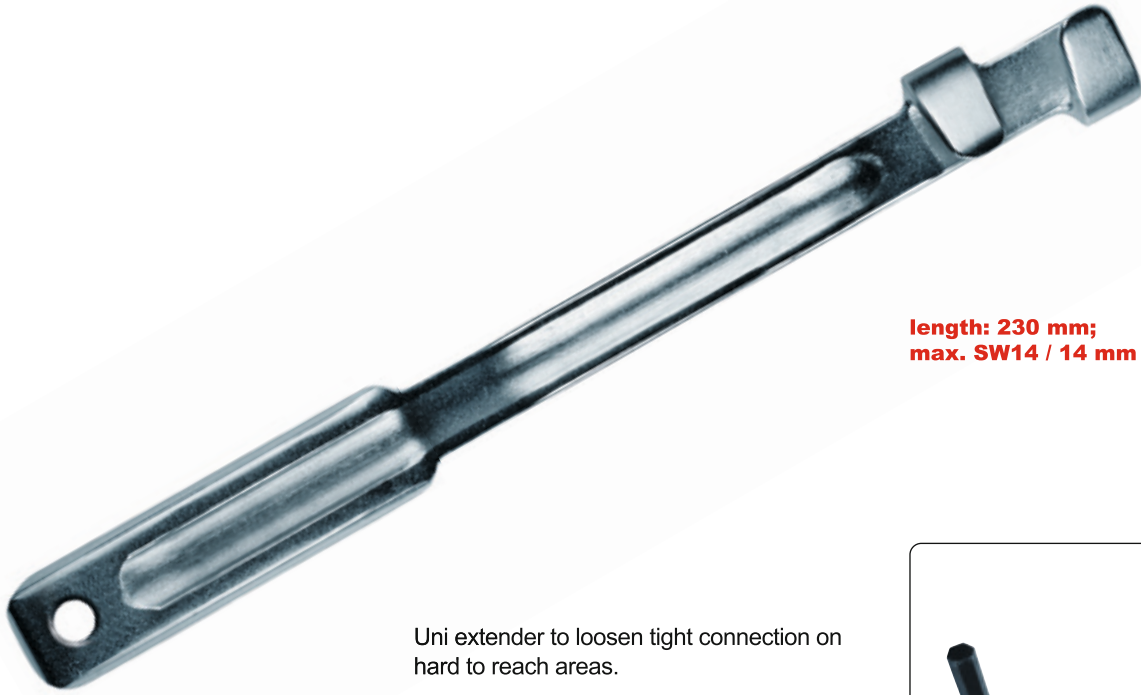

German Automotive Tool Innovator

UNI EXTENDER MINI

length: 230 mm;
max. SW14 / 14 mm

Uni extender to loosen tight connection on hard to reach areas.

- Fits allen keys and wrenches perfectly
- To loosen tight connection of hex, TX and XZN

745 099 Uni extender mini