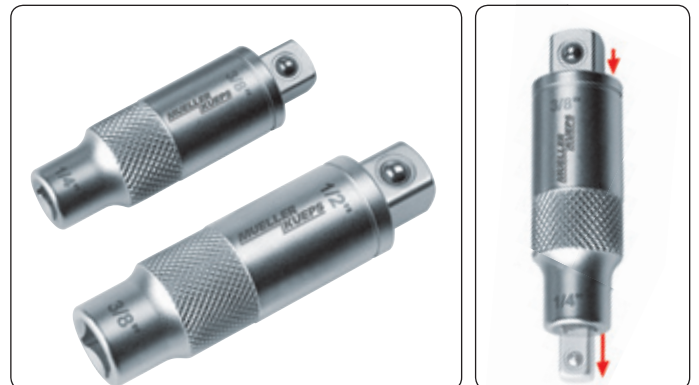

German Automotive Tool Innovator

UNI-ADAPTER KIT

4 different sizes in 2 adaptors!

Changeable adaptors.

From - 1/4" to 3/8" and 3/8" to 1/4"

- 3/8" to 1/2" and 1/2" to 3/8"

Saves time and space.

800 610 **Uni-Adapter kit, 2 pcs.**