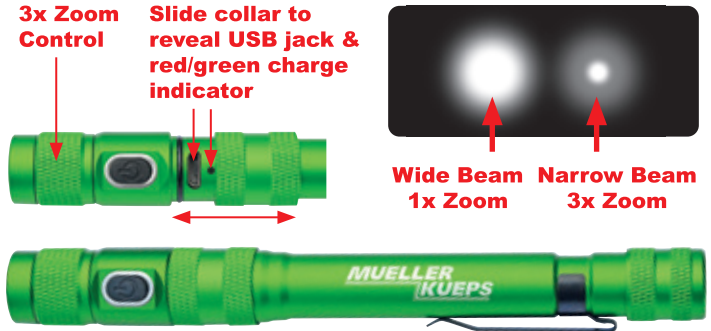

LED PENLIGHT

904 980

904 980/10

This high quality pen light is great for shedding some light on a situation. Whether under the hood or under the car you can see clearly with the 260 Lm light. Features a 3x zoom lens for wide or narrow beams. Rechargeable via USB.

FL1 Standard	1x Zoom	3x Zoom
	260 LUMENS	160 LUMENS
	40min.	40min.
	40m	47m
	400cd	550cd
2m	1m = IP67	

904 980 LED Penlight

904 980/10 LED Penlight, 10Pack