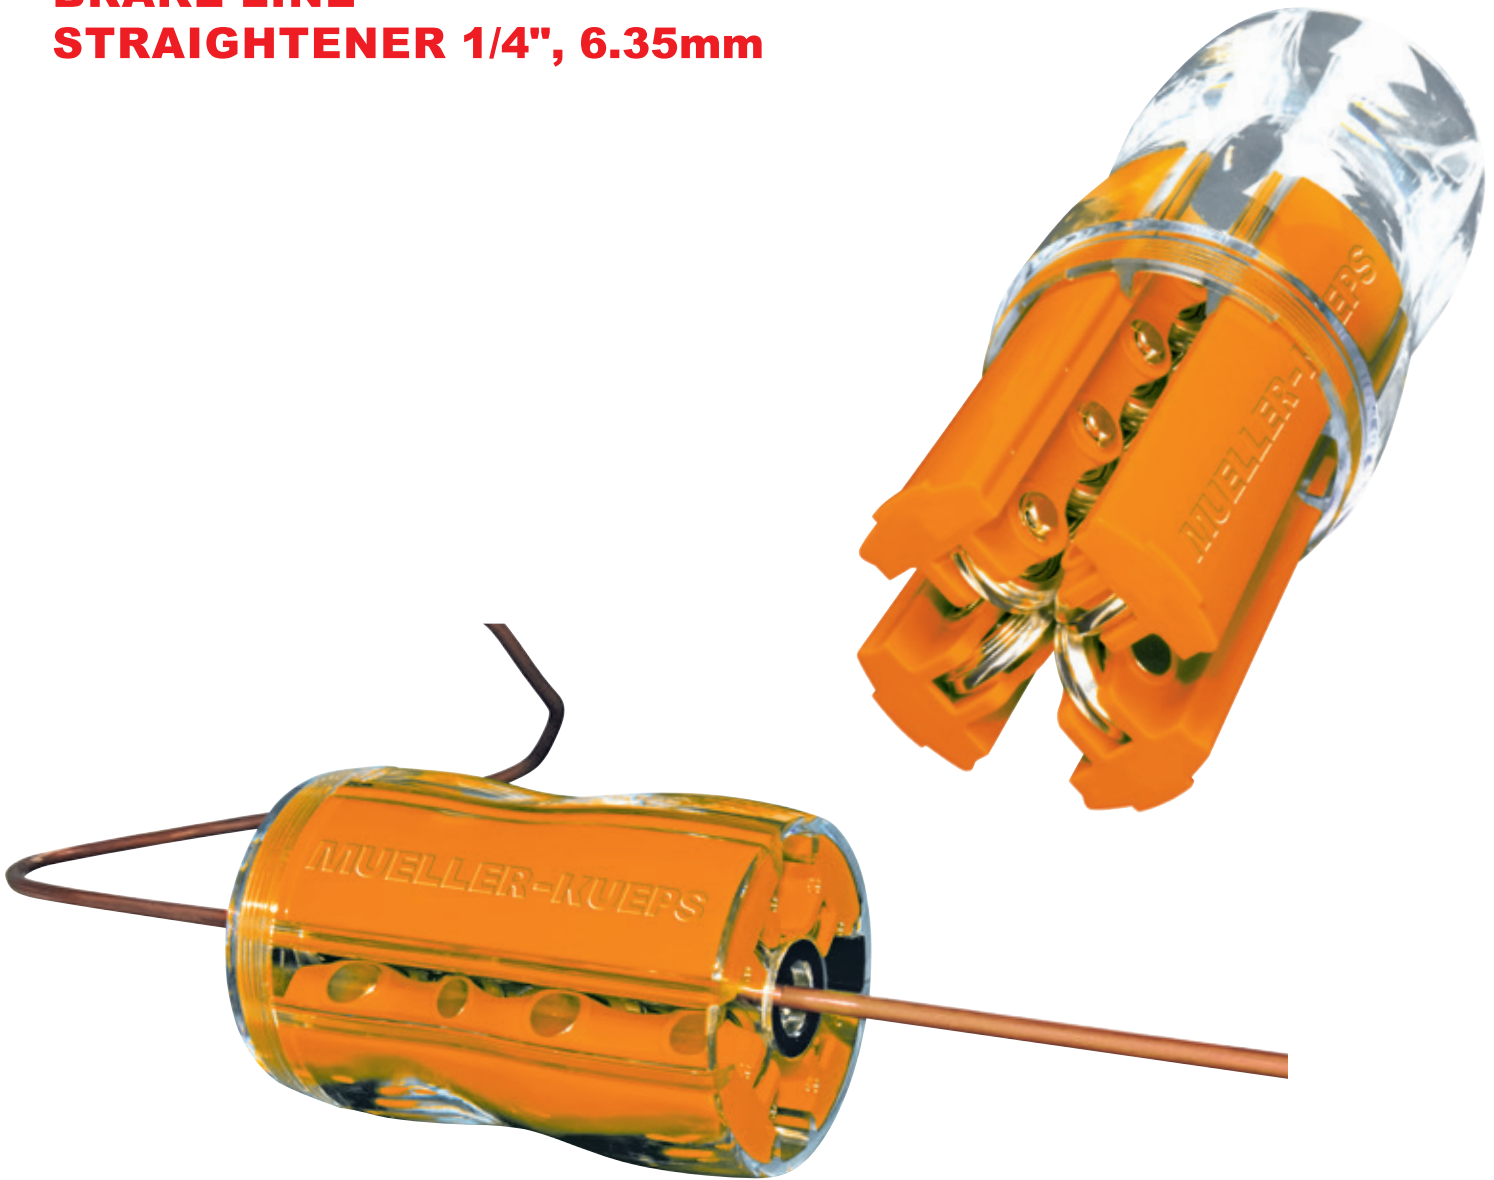

German Automotive Tool Innovator

BRAKE LINE STRAIGHTENER 1/4", 6.35mm

Special tool to align the brake tube lines. Easy to use without any additional tools. The brake line will be straightened with 16 ball beared precision rolls.

462 046 **Brake line straightener**
1/4", 6.35mm